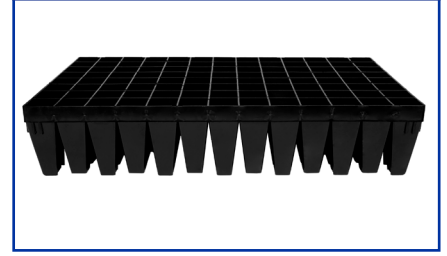

PAPERTR

SEEDTR5